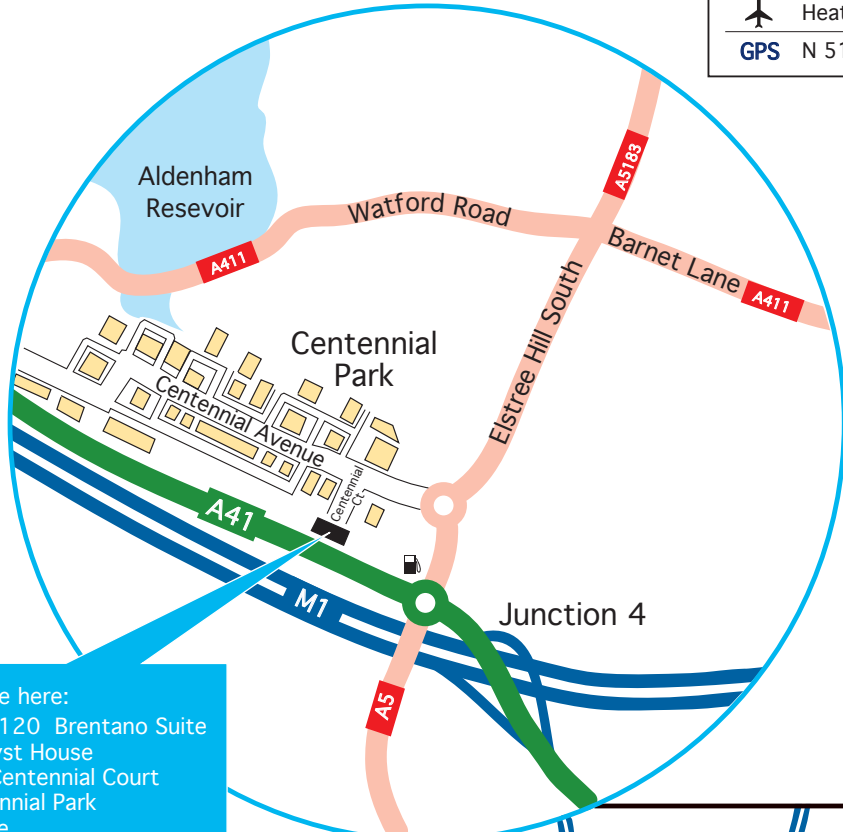

HarringtonKelly

Chartered Certified Accountants

How to find us		
	Edgware	2 mile
	Stanmore	2 miles
	Elstree & Borehamwood	2 miles
	Watford Junction	6 miles
	M25 Junction 23	6 miles
	Heathrow	17 miles
	GPS N 51:38:18 W 0:18:03	

Suite 120 Brentano Suite Catalyst House 720 Centennial Court
 Centennial Park Elstree Hertfordshire WD6 3SY