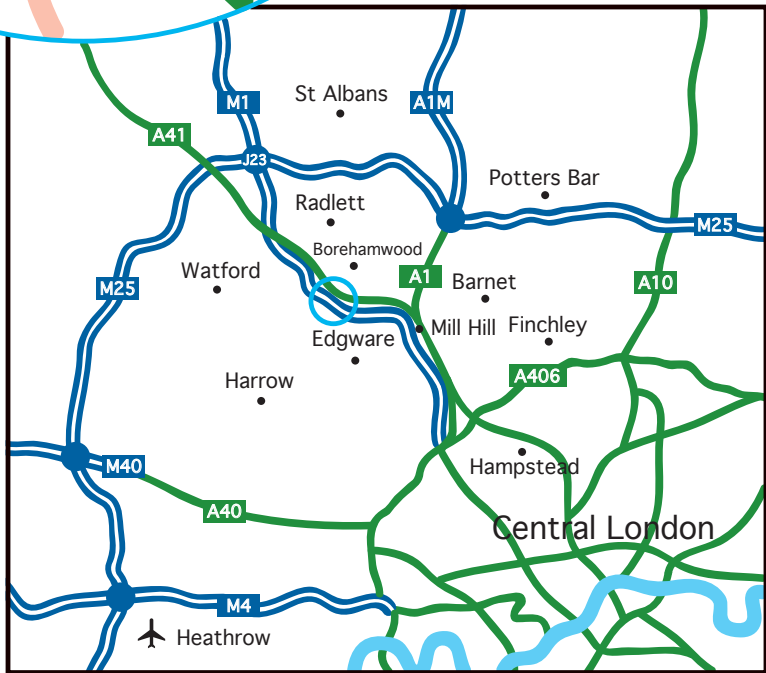

e: info@harringtonkelly.co.uk
m: 07774 808683
t: 020 8736 5894
f: 020 8736 5889
www.harringtonkelly.co.uk

Suite 120 Brentano Suite Catalyst House 720 Centennial Court
Centennial Park Elstree Hertfordshire WD6 3SY